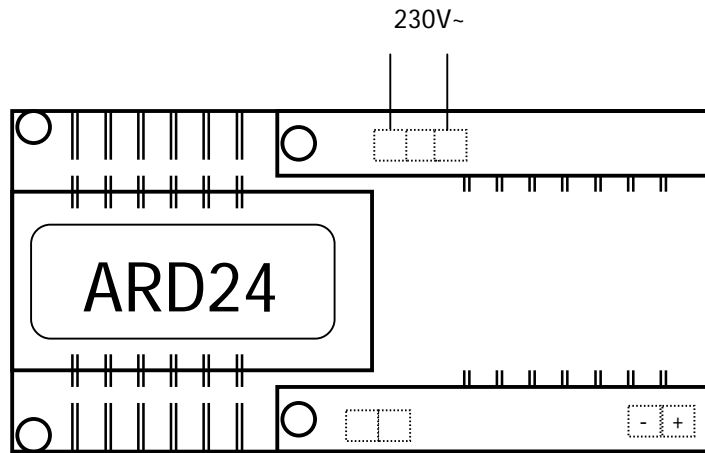

CDVI

31, av. du Gal Leclerc
93500 PANTIN FRANCE
Tel : 33 (0)1 48 91 01 02
Fax : 33 (0)1 48 91 21 21
www.cdvi.com

ARD24

POWER SUPPLY FILTERED
REGULATED AND STABILIZED

I
N
S
T
R
U
C
T
I
O
N
M
A
N
U
A
L

FUSES

F1: Primary fuse 0.315 Amp

F2: Secondary fuse 1.6 Amp

Terminal	Voltage
-	0V= -
+	24V= +

This power supply was design to support a load of 1 Amp @ 12VDC Max.